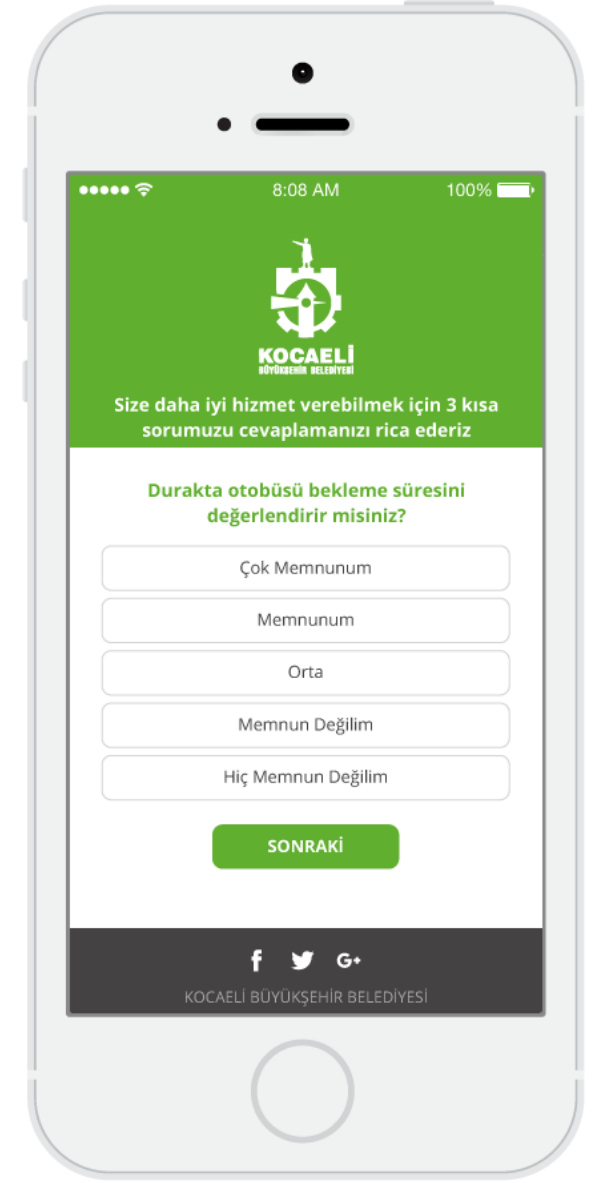

Avclar municipality have used Endirek as emergency come together point with earthquake cases . Avclar municipality have became first with this usage in emergency situation.

USB
WiFi
ŞARJ NOKTASI
NOKTASI

IETT and IBB have been servicing hours of trams, weather forecast, municipal announcements via the product at the Istiklal street. IBB and IETT are first at this type usage .

Survey

- Customers opinion and comment can be survey with easy survey system.
- Can be asked one or more question to customers at same time.
- Results can be shown as visual or written for all points at that moment.

10.000

Every week 10.000 customers comments have been taken via the Endirek survey application.

endirek.com Smart City Management Platform

- Safe connection via the application.
- Every geographical points off all services in system.
- Can be shown working conditions of all points.
- Daily and weekly working reports of all machines
- To acces all survey results.

All companies and instutions can acces to www.endirek.com for all Endireks and see all errors then send a troubleshooting team.

Technical Details

		Standart	S	SX
Wifi modem	Signal diameter120m (Open area) 3G / 4G support	*	*	*
Battery	7 Units, 12V - 12 A (1008 Wh)	*	*	*
Wireless IP camera	24 Hours uninterrupted recording		*	*
Screen	7 inc IPS HD / Full HD Industrial LCD, Android,HDMI / VGA / AV and sound outlet			*
USD charge port	6 Units, (Warrantied) Max DC 5V-2.1A	*	*	*
Solar Panel	3 Adet 3x30 ve 3x60 Watt	*	*	*
Solar charge control circuit	Battery level control, Automatic On/Off, warrantied for (12-30)V DC 10A	*	*	*
LED Lighting	3 Units, Sun light, 3x1 Watt	*	*	*
Wireless charge	Method (wireless) charging Max DC 5V-1.5 A			*
Advertisement Area	3 units double faced	*	*	*